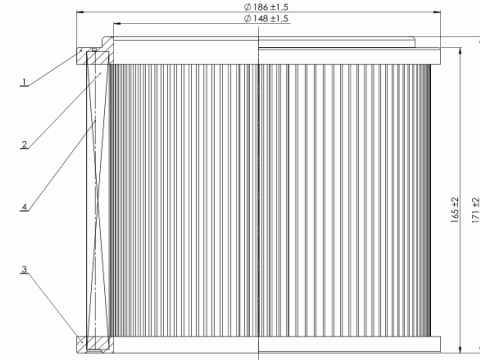

IFA-8226

IFA-8227

PRO-ASPI; VQ122OP; VQ1530SWDC; VB1650SWC

186

148

171

IFA-8228

GAS 12-50RF BOSCH